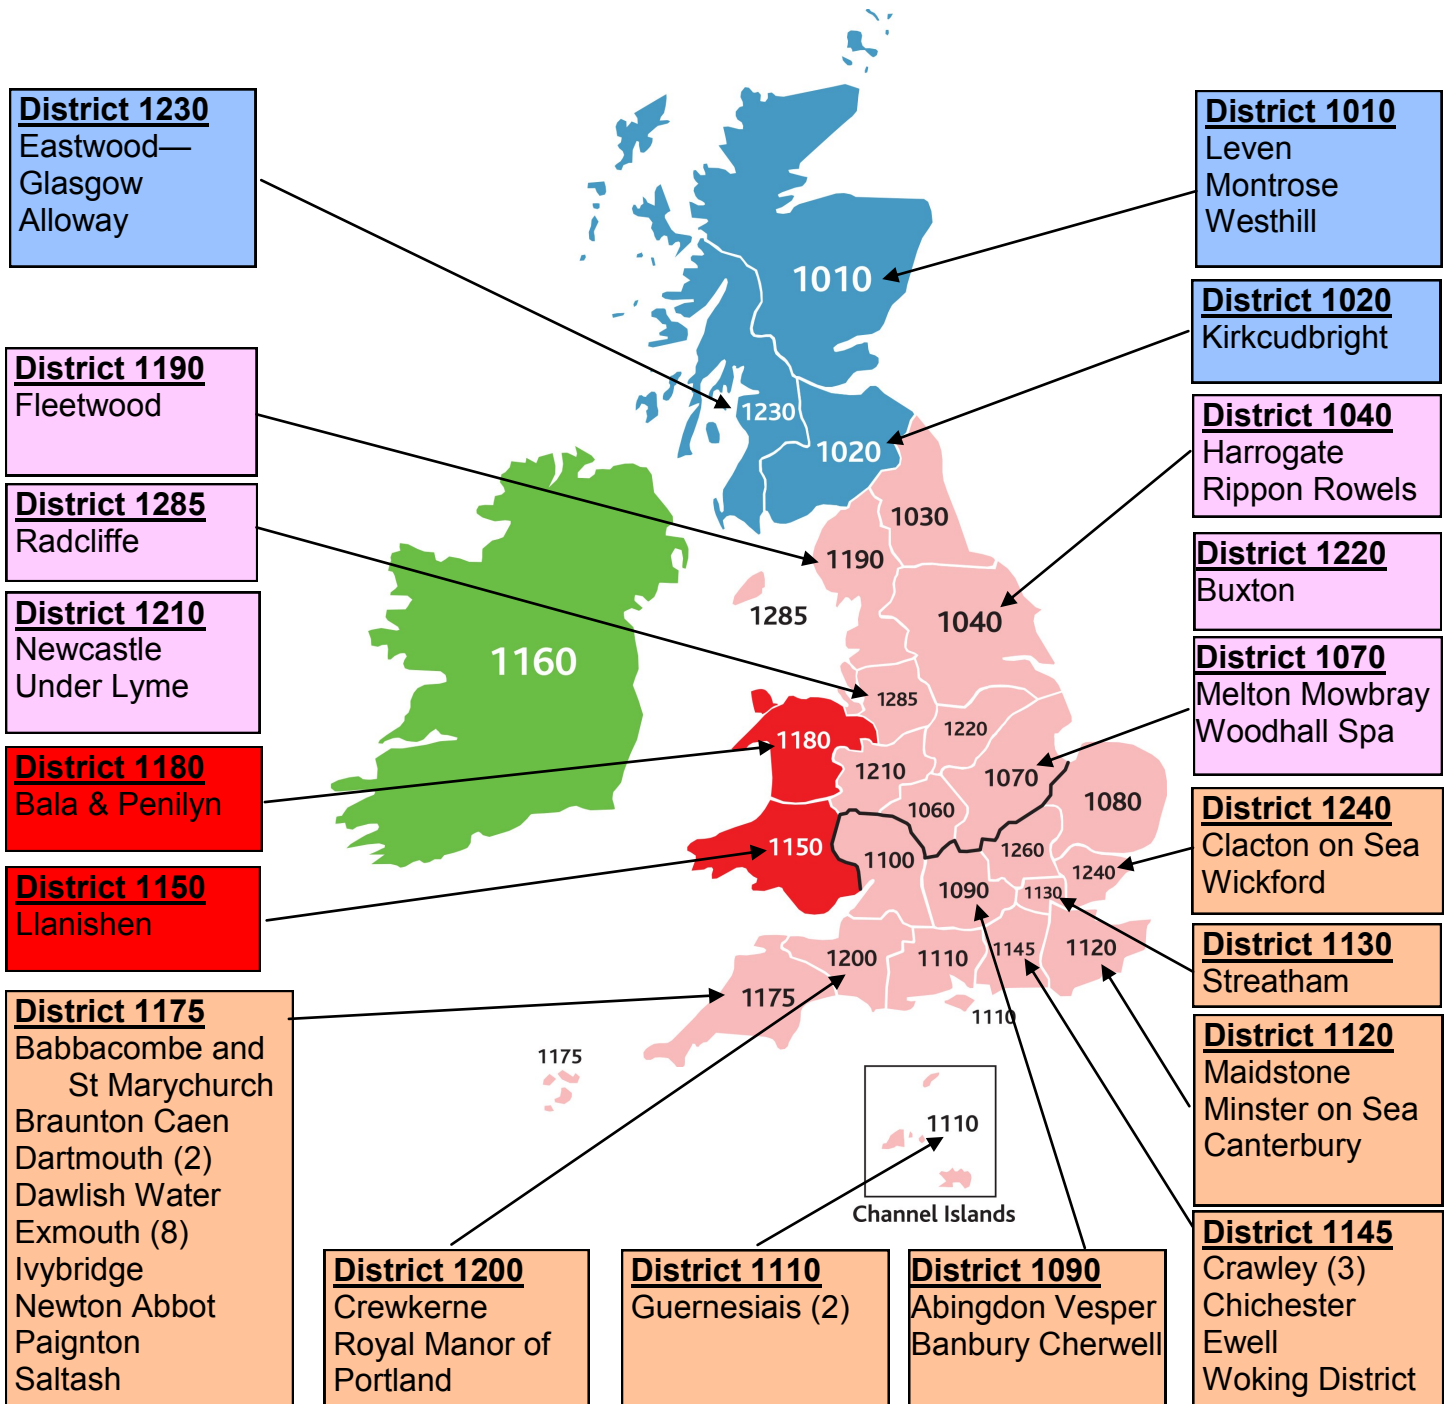

Rotary Clubs operating Spiral Wells in Great Britain & Ireland

www.exmouthrotaryclub.co.uk

For more information regarding ordering or locations of Spiral Wells please contact
The Rotary Club of Exmouth & District (RIBI emblems Licensee) :