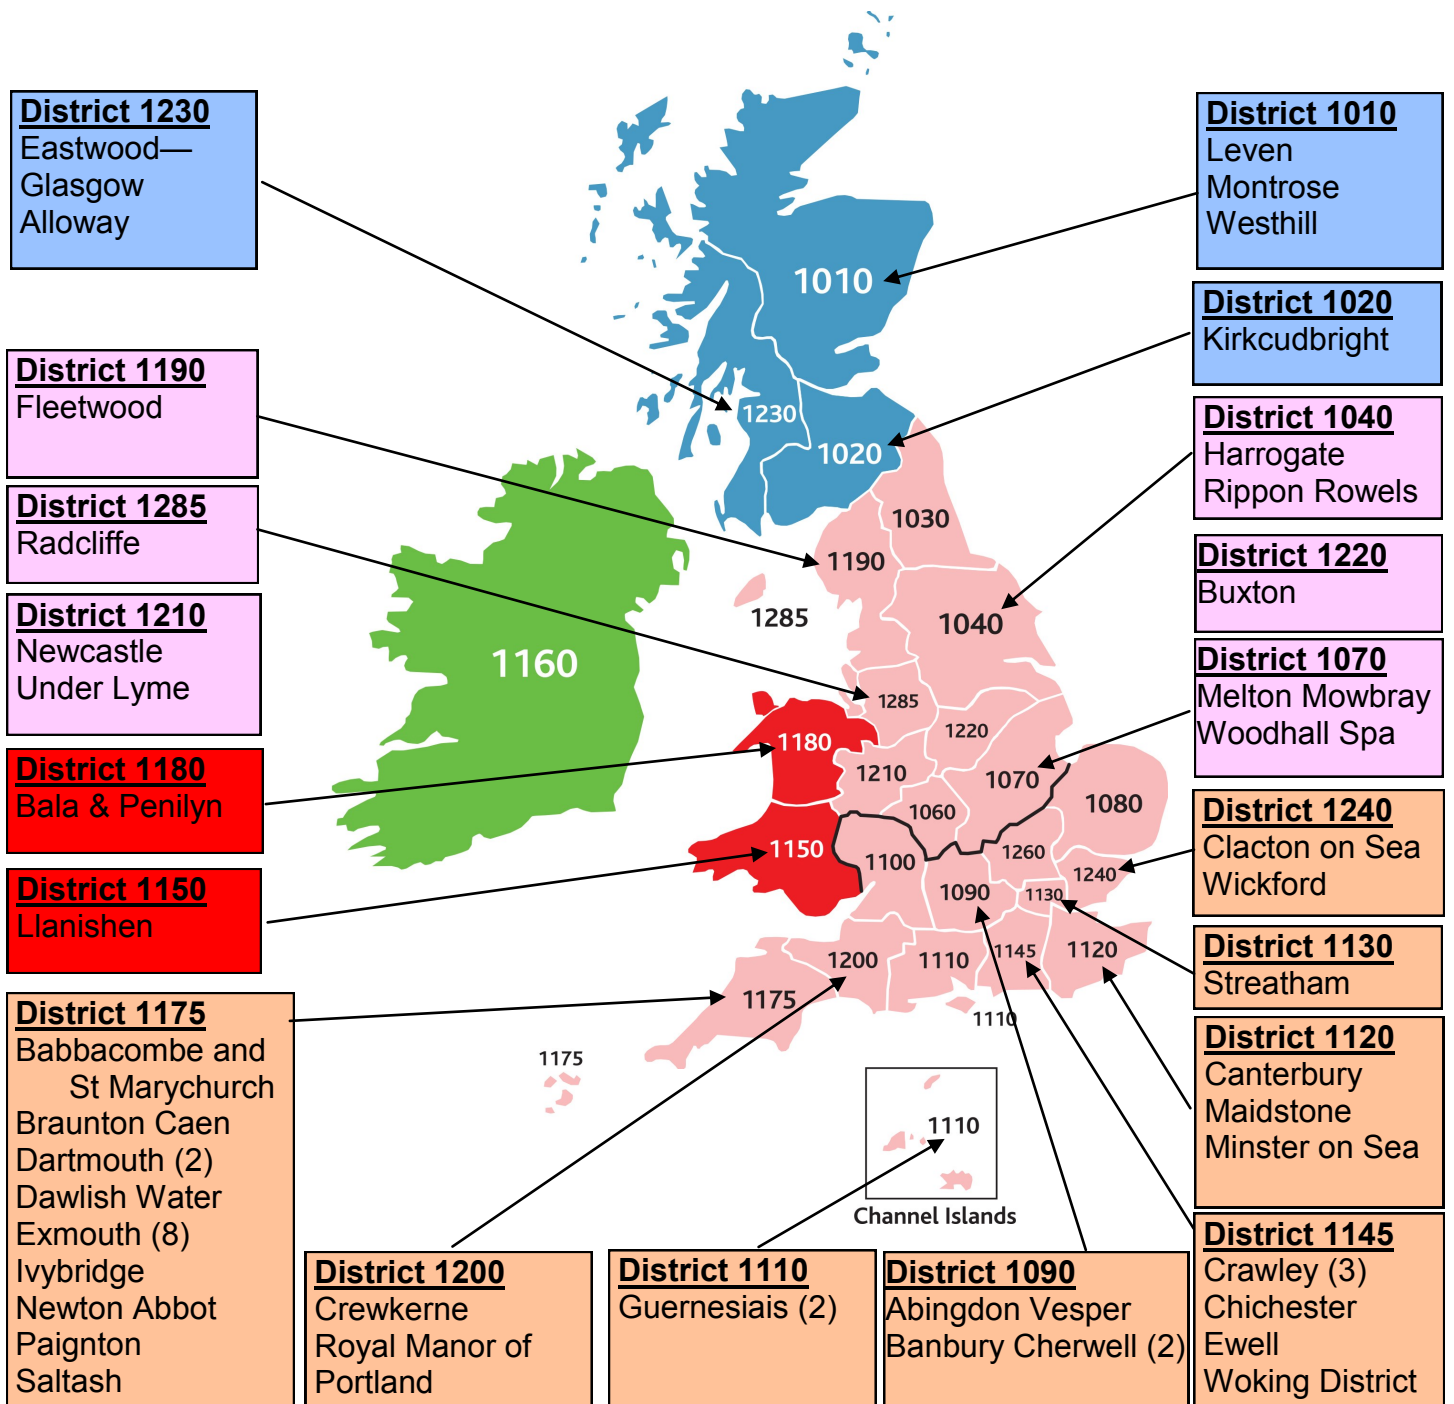

Rotary Clubs operating Spiral Wells in Great Britain & Ireland

Charity Partners
Cancer Care Trust (2)

www.exmouthrotaryclub.co.uk

For more information regarding ordering or locations of Spiral Wells please contact
The Rotary Club of Exmouth & District (RIBI emblems Licensee) :